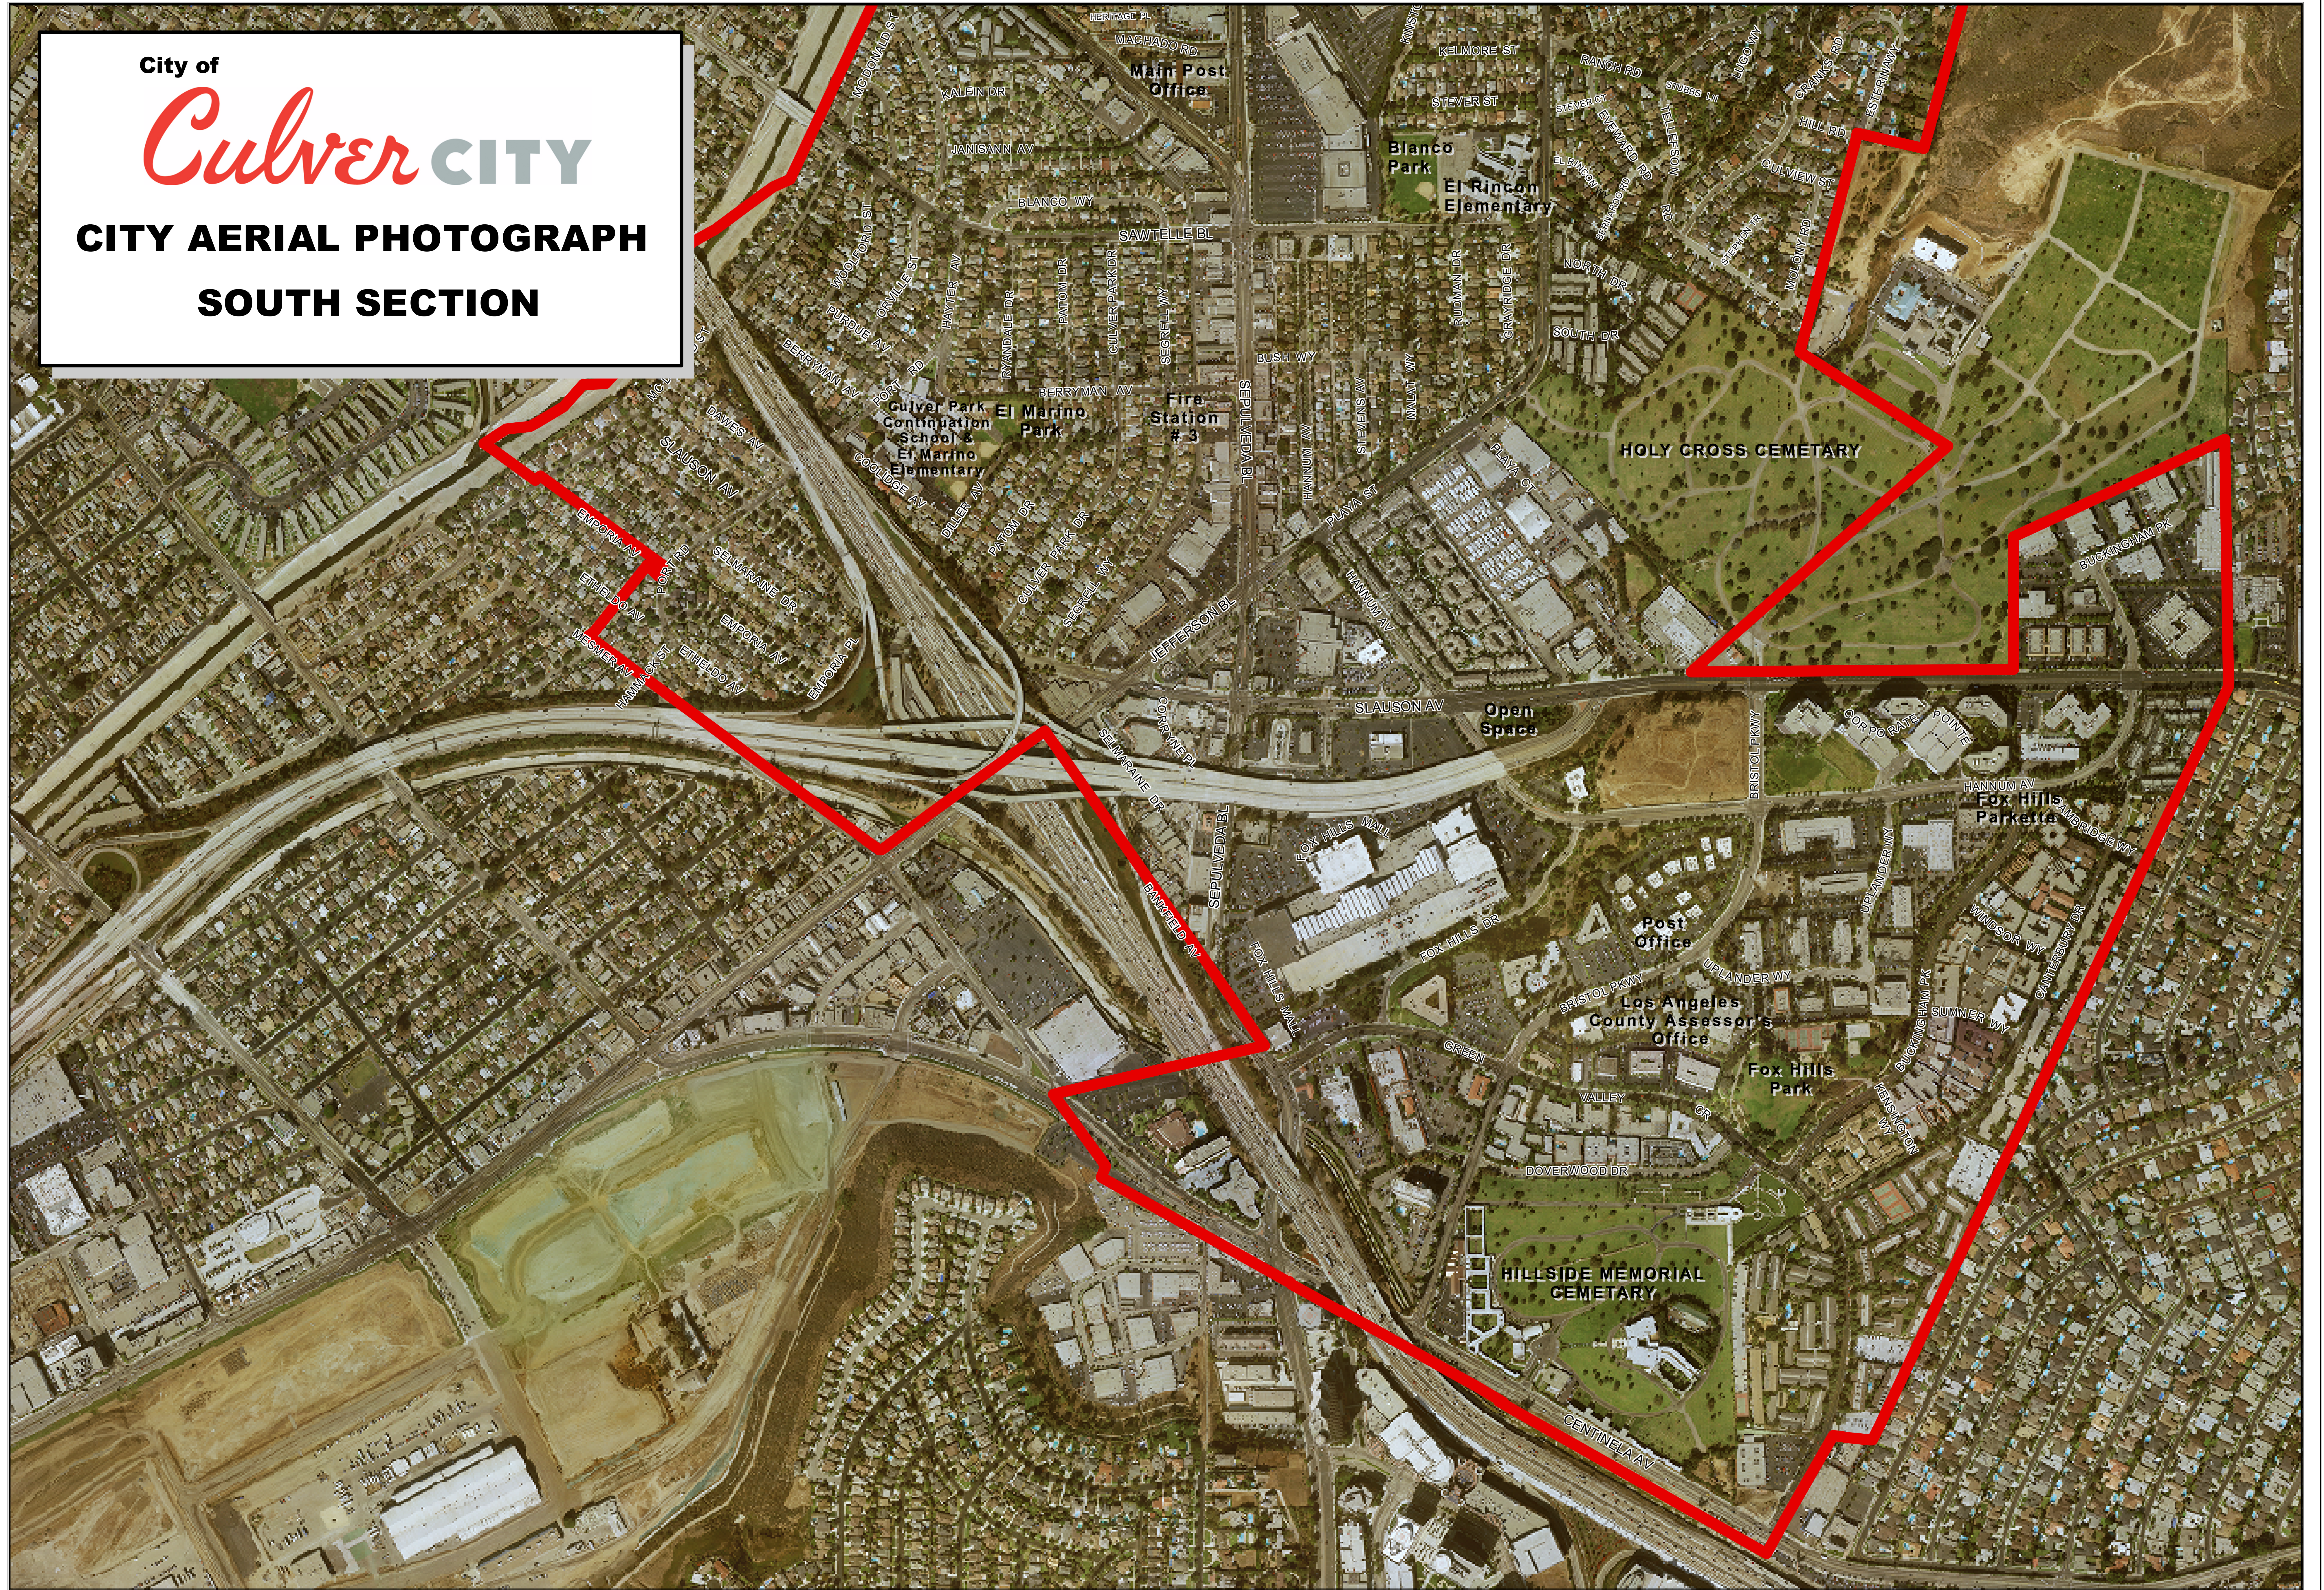

City of
Culver CITY
CITY AERIAL PHOTOGRAPH
SOUTH SECTION

LEGEND

 City Boundary

 **THE CITY OF CULVER CITY**
 INFORMATION TECHNOLOGY DEPARTMENT
 GEOGRAPHIC INFORMATION SYSTEMS

9770 CULVER BLVD
 CULVER CITY, CA 90232
 TEL: 310-253-5976

February 7, 2007

The City of Culver City makes no representation or warranties of any kind with respect to the accuracy of the information of claims furnished herein, as the data is a compilation of records and information obtained from various sources. The data displayed on this map is for representational purposes only. It is neither a legally recorded map nor a survey and is not intended to be used as such. No part of this map may be reproduced or transmitted in any form or by any means, electronic or mechanical, including photocopying and recording systems except as expressly permitted in writing by the City of Culver City, Information Technology Department, Geographic Information Systems.
 © City of Culver City. All Rights Reserved.

0 0.05 0.1 0.2 Miles

0 125 250 500 Meters