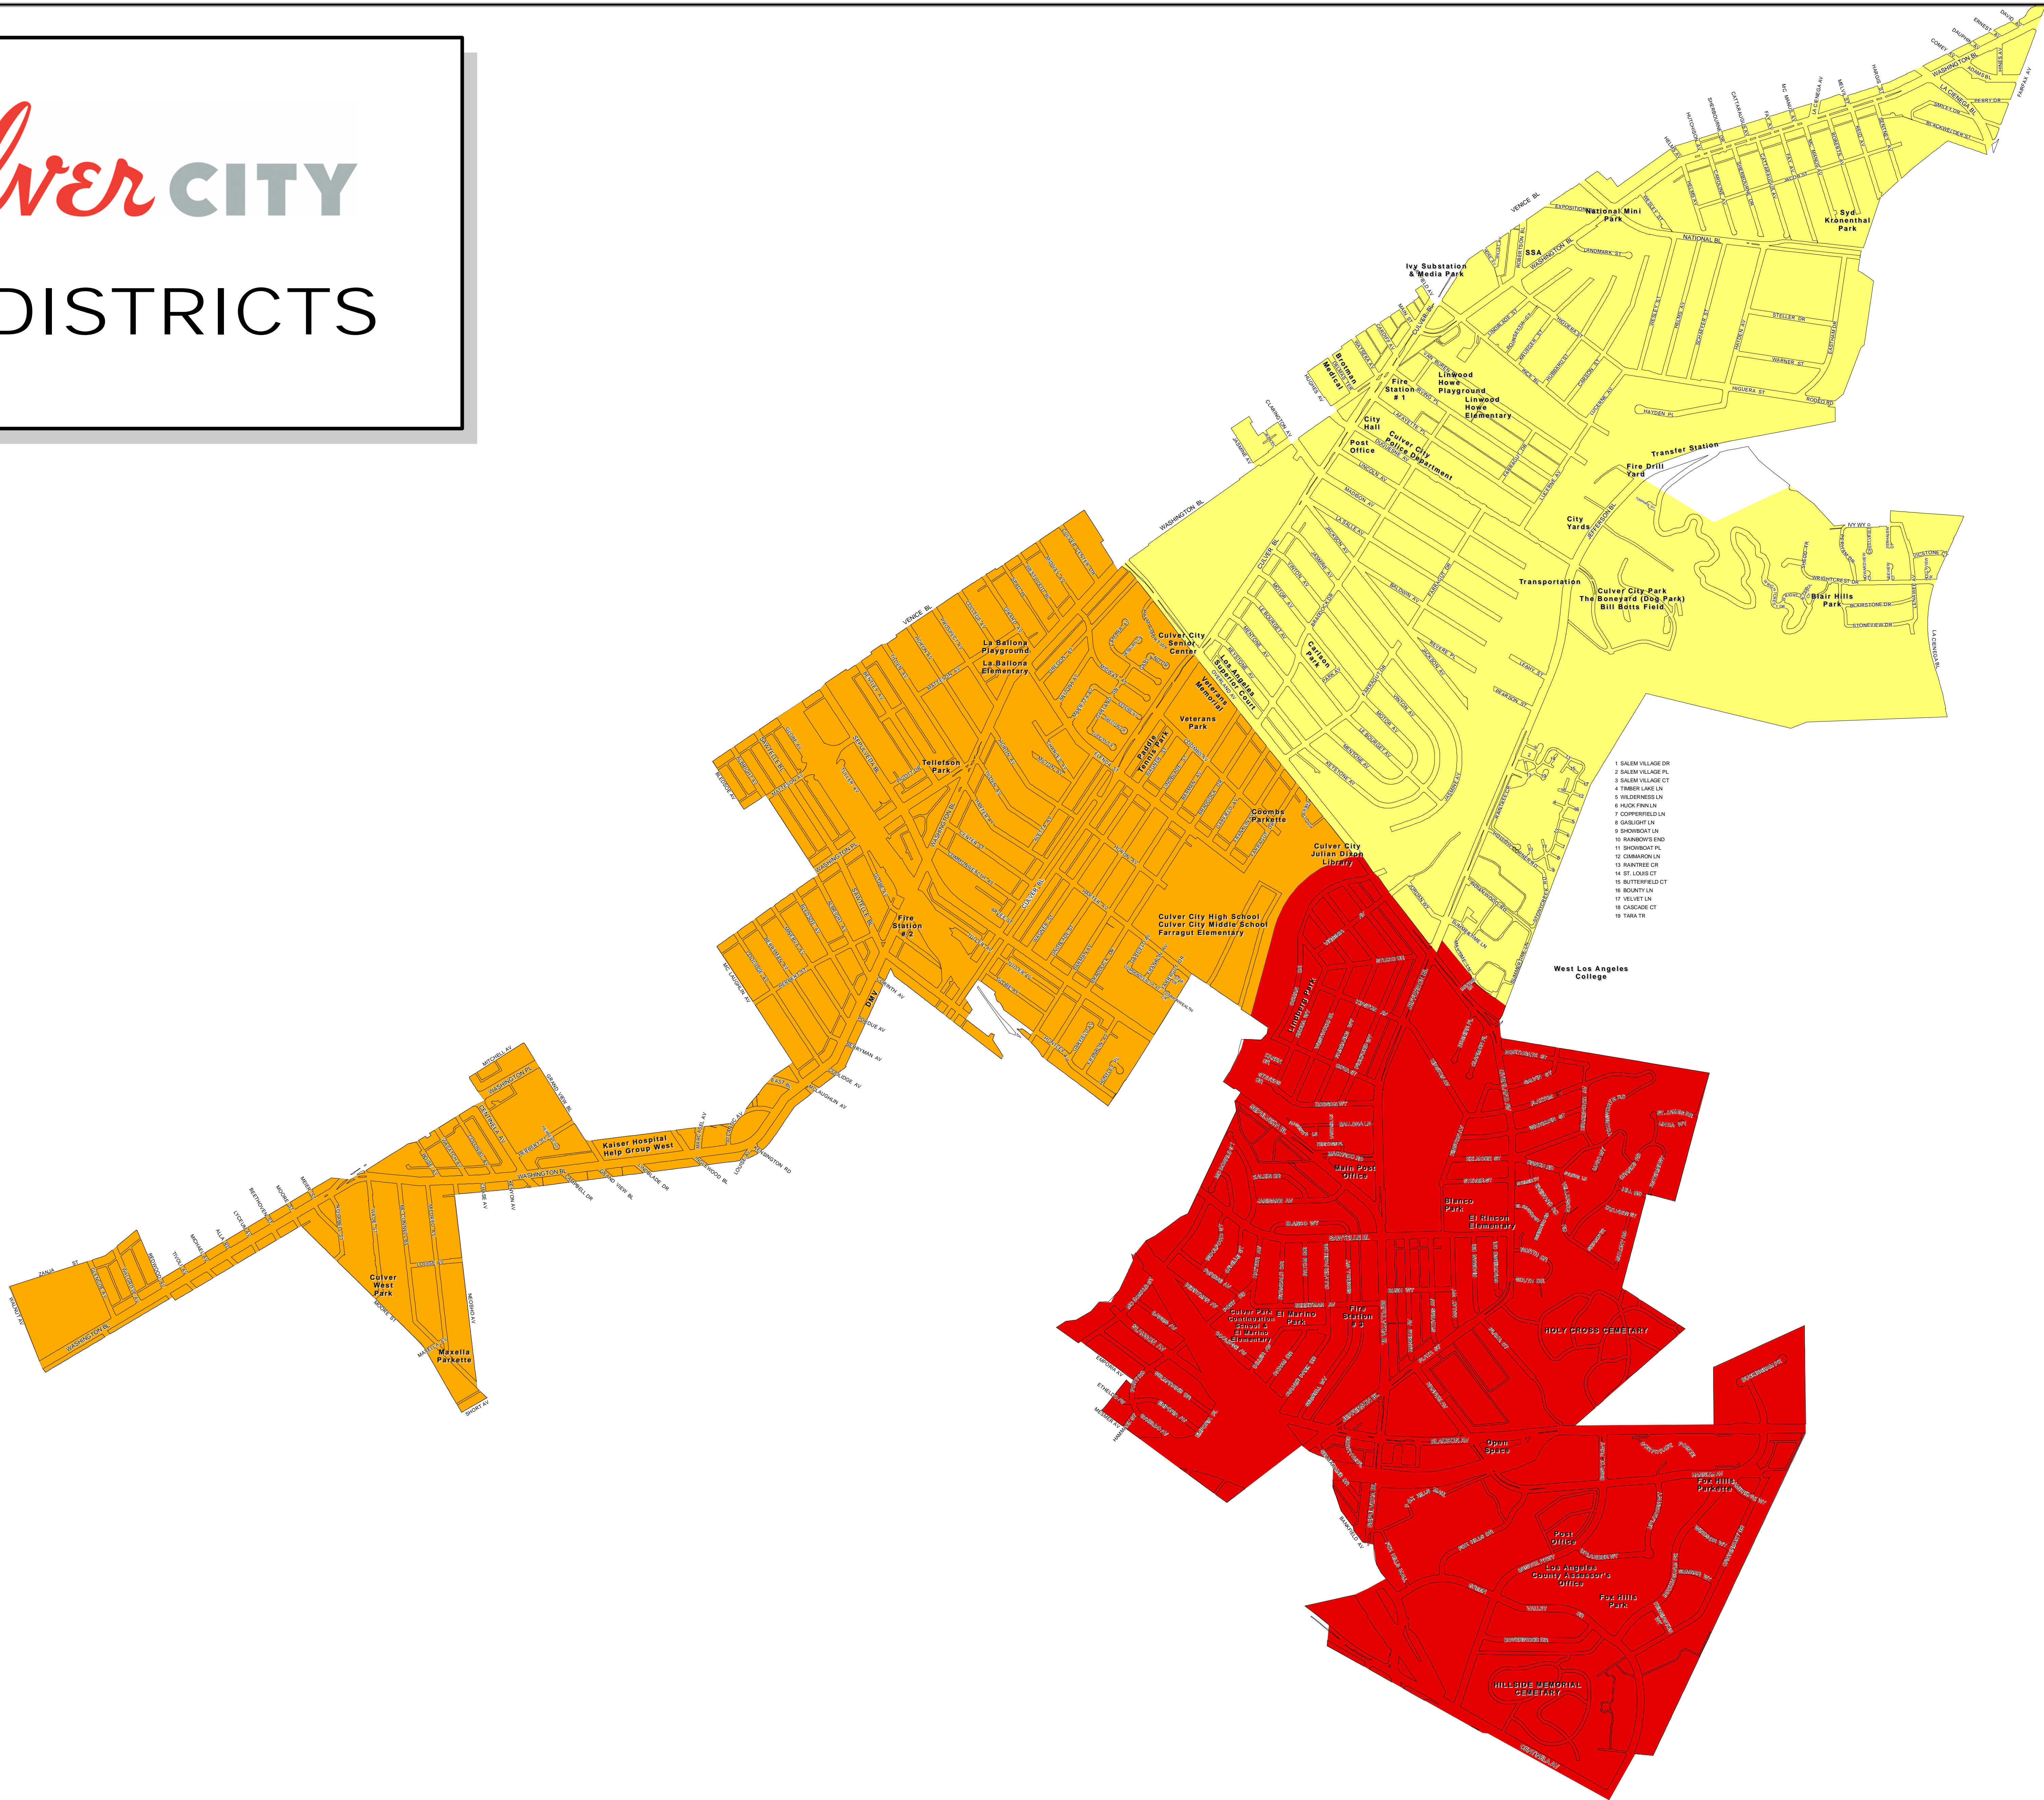

City of
Culver CITY
FIRE DISTRICTS

LEGEND

Fire District 1 Fire District 3

Fire District 2

THE CITY OF CULVER CITY
 INFORMATION TECHNOLOGY DEPARTMENT
 GEOGRAPHIC INFORMATION SYSTEMS

9770 CULVER BLVD
 CULVER CITY, CA 90232
 TEL: 310-253-5976

February 7, 2007

The City of Culver City makes no representation or warranties of any kind with respect to the accuracy of the information of claims furnished herein, as the data is a compilation of records and information obtained from various sources. The data displayed on this map is for representational purposes only. It is neither a legally recorded map nor a survey and is not intended to be used as such. No part of this map may be reproduced or transmitted in any form or by any means, electronic or mechanical, including photocopying and recording systems except as expressly permitted in writing by the City of Culver City, Information Technology Department, Geographic Information Systems.

© City of Culver City. All Rights Reserved.

0 0.25 0.5 1 Miles

0 375 750 1,500 Meters