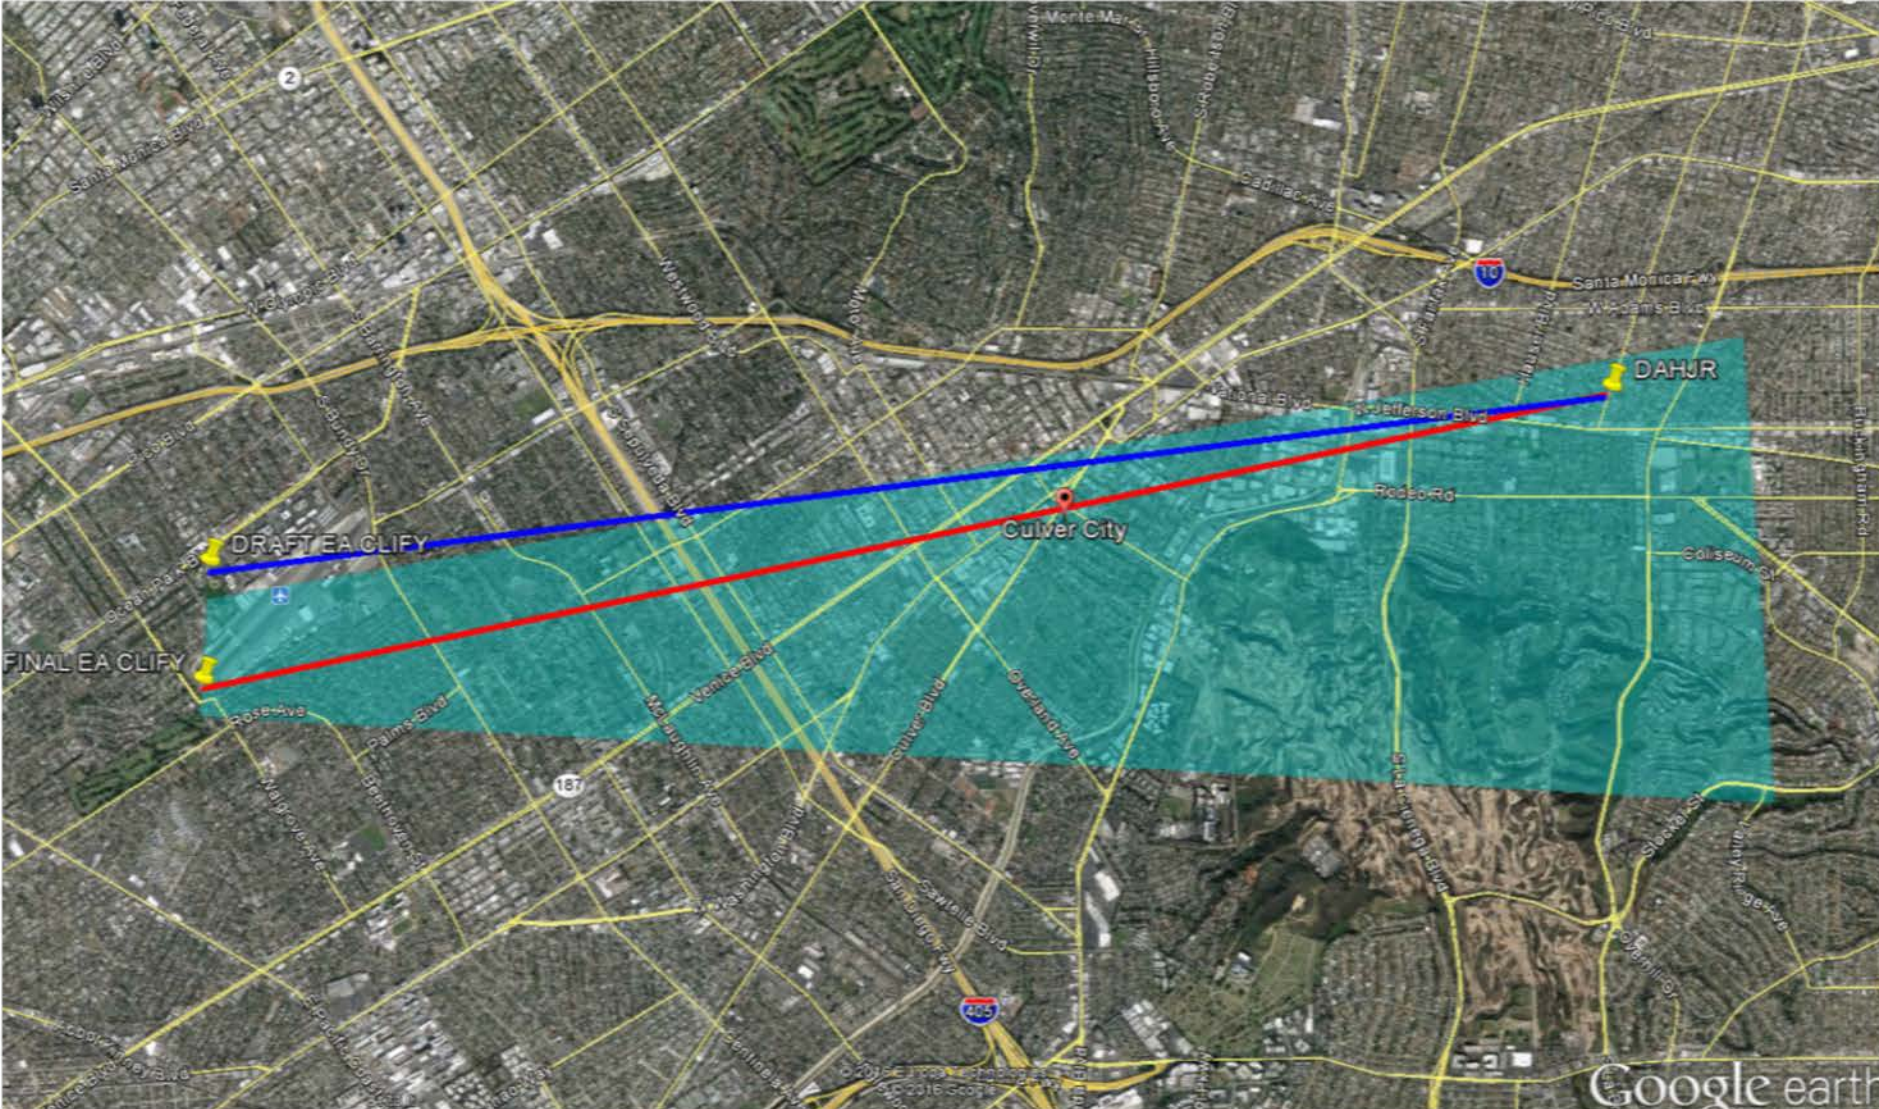

Draft EA CLIFY

DAHJR

Final EA CLIFY

Draft EA CRSHR/HUULL/IRNMN RN AV STAR - West Flow

Final EA CRSHR/HUULL/IRNMN RN AV STAR - West Flow

Draft EA BRUEN/BIGBR RNAV STAR - East Flow

Final EA BRUEN/BIGBR RNAV STAR - East Flow

DRAFT EA CLIFY

FINAL EA CLIFY

Culver City

DAHJR

Google earth

FINAL EA CLIFY

Culver City

DAHJR

Google earth

Survey_Only Dec 2010

Deviation -190 Altitude 6870

Culver_City Apr 2015

Deviation -280 Altitude 6860