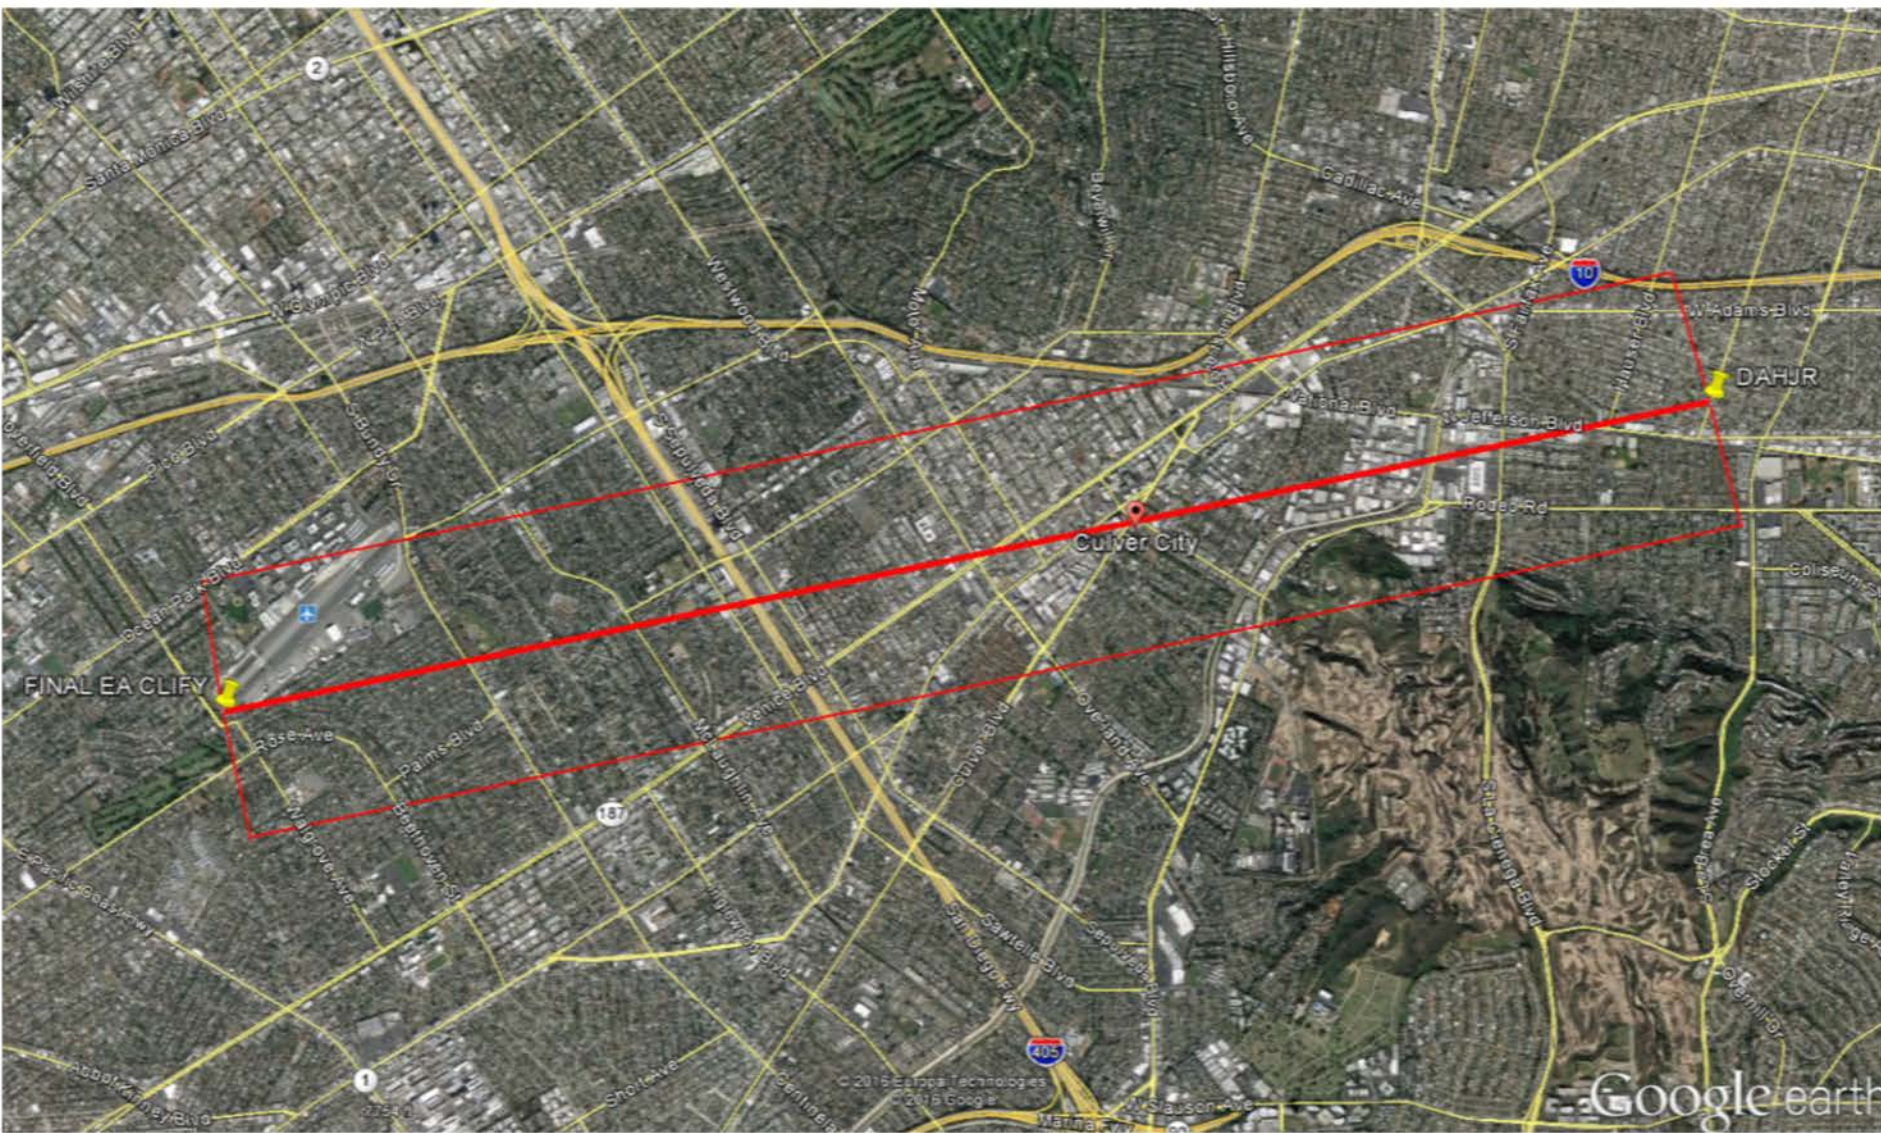

DRAFT EA CLIFY

FINAL EA CLIFY

Culver City

DAHJR

Google earth

FINAL EA CLIFY

Culver City

DAHJR

Google earth

Survey_Only Dec 2010

Deviation -190 Altitude 6870

Culver_City Apr 2015

Deviation -280 Altitude 6860