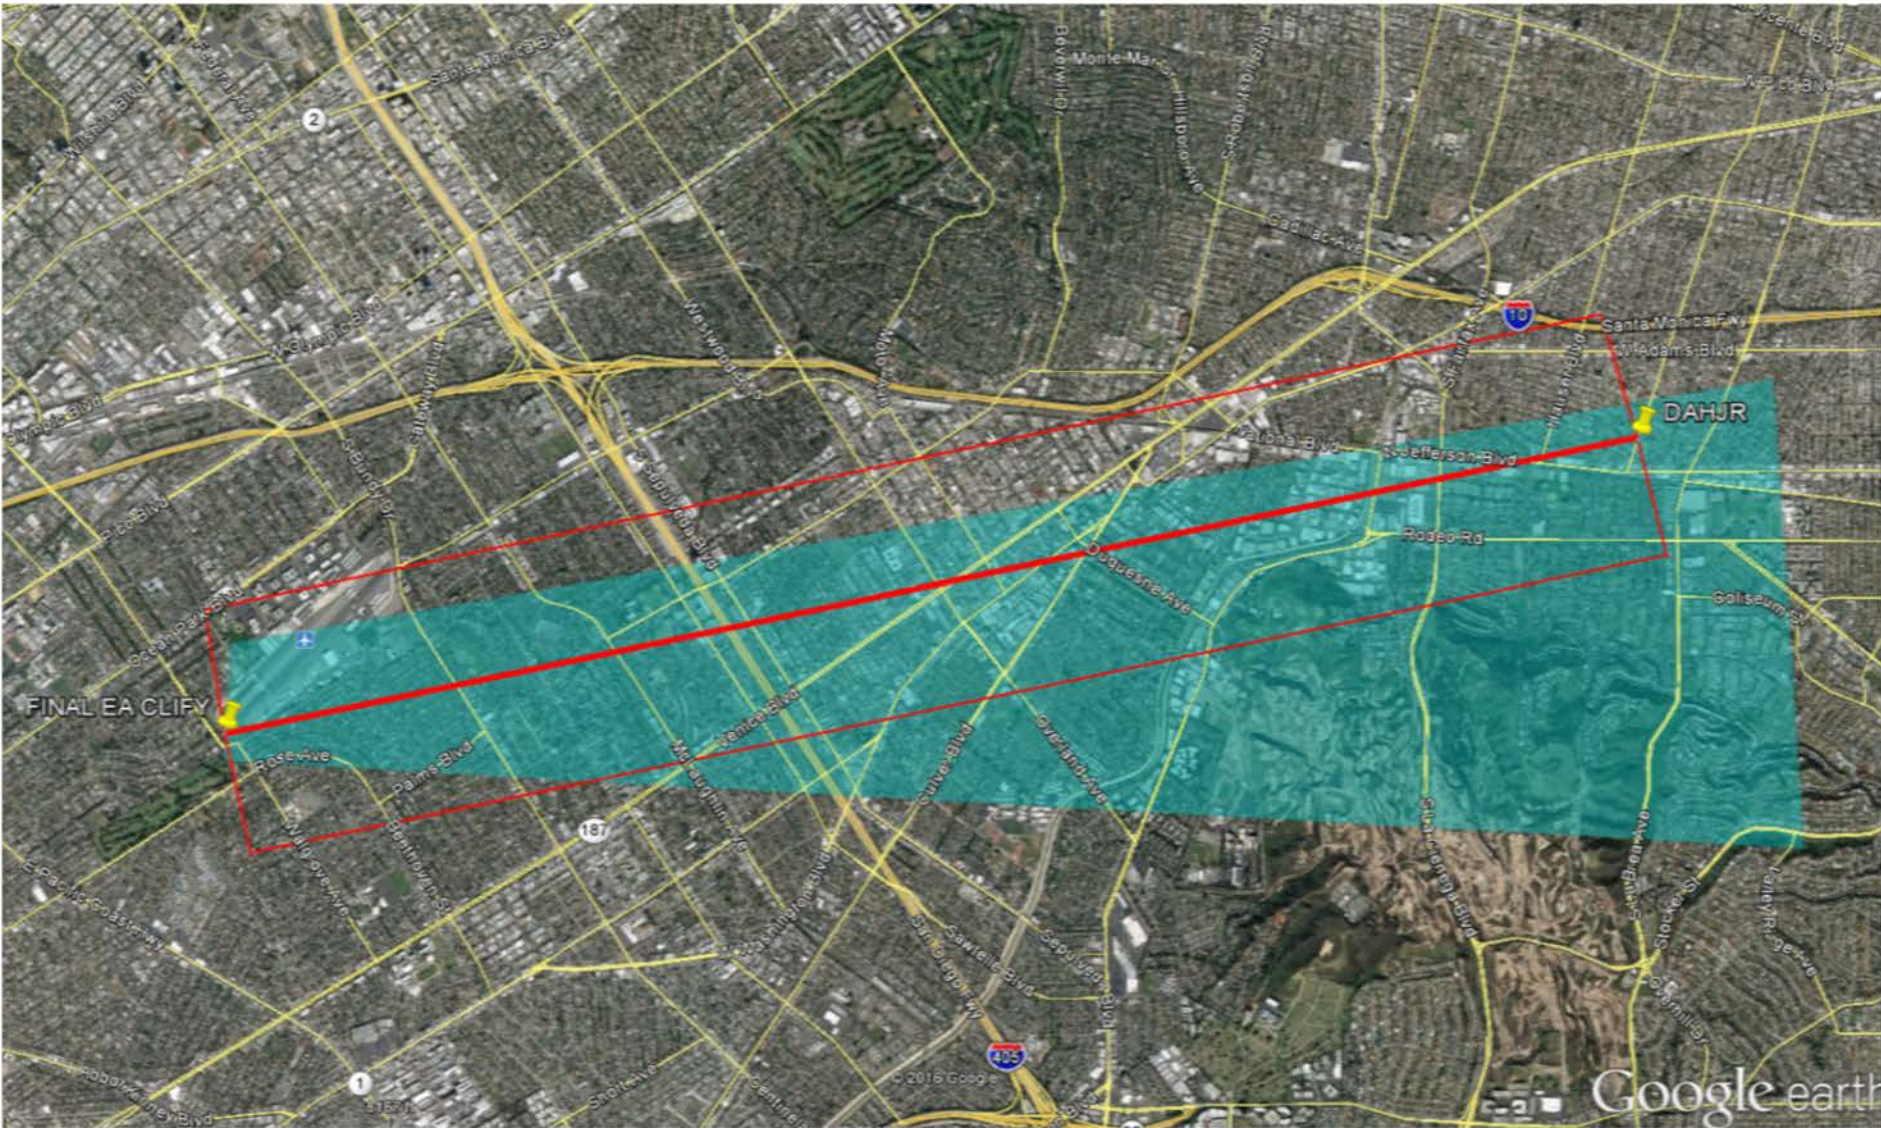

Draft EA CLIFY

DAHJR

Final EA CLIFY

Draft EA CRSHR/HUULL/IRNMN RN AV STAR - West Flow

Final EA CRSHR/HUULL/IRNMN RN AV STAR - West Flow

Draft EA BRUEN/BIGBR RNAV STAR - East Flow

Final EA BRUEN/BIGBR RNAV STAR - East Flow

DRAFT EA CLIFY

FINAL EA CLIFY

Culver City

DAHJR

Google earth

FINAL EA CLIFY

Culver City

DAHJR

Google earth

Survey_Only Dec 2010

Deviation -190 Altitude 6870

Culver_City Apr 2015

Deviation -280 Altitude 6860