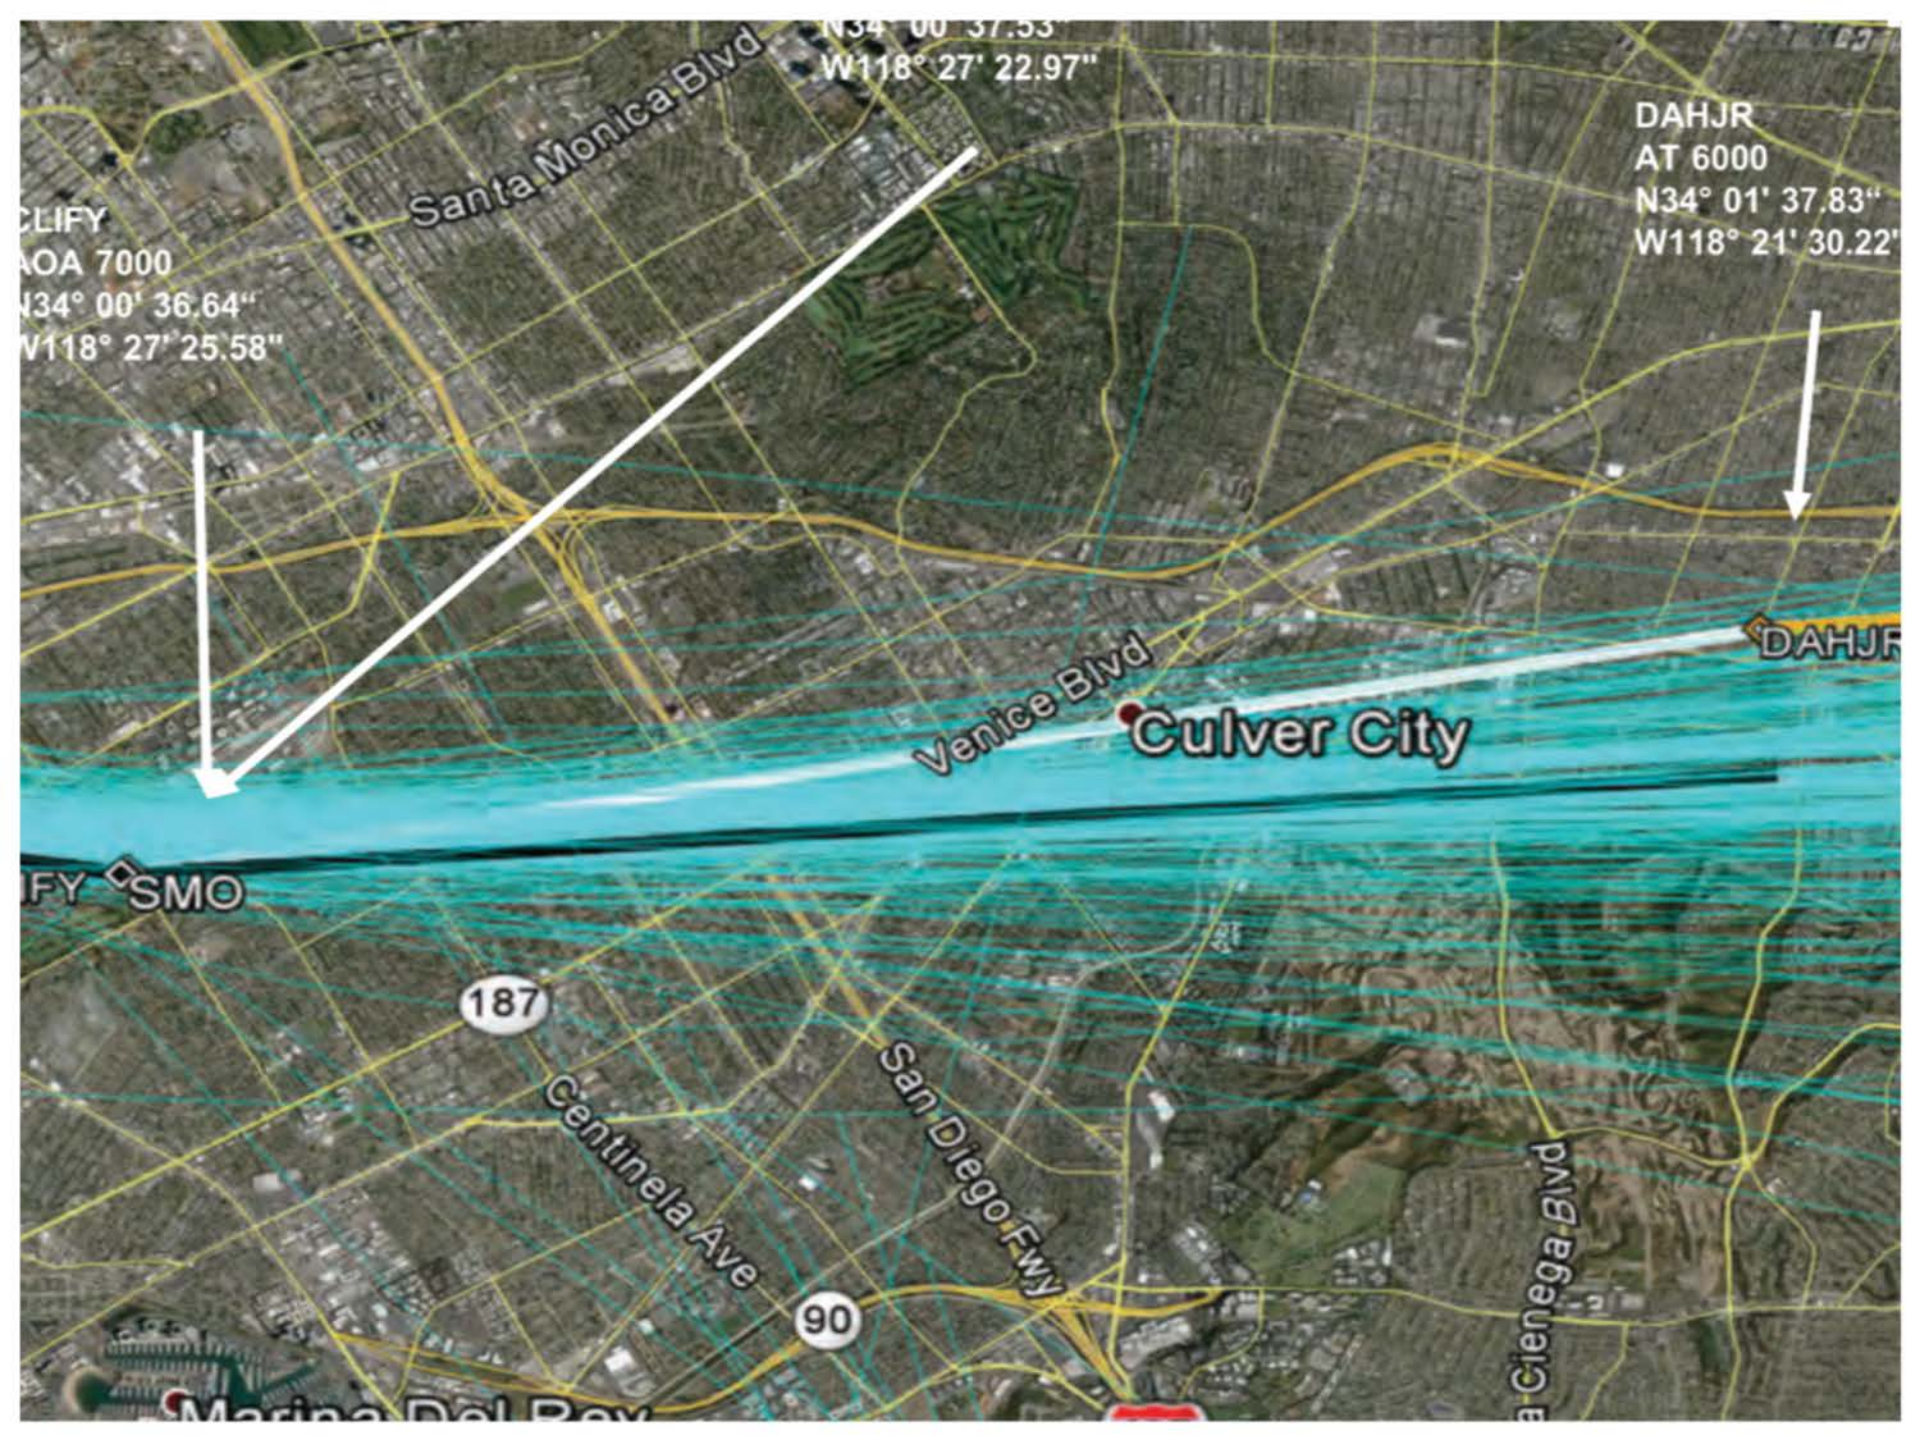

Draft EA CLIFY

DAHJR

Final EA CLIFY

Draft EA CRSHR/HUULL/IRNMN RN AV STAR - West Flow

Final EA CRSHR/HUULL/IRNMN RN AV STAR - West Flow

Draft EA BRUEN/BIGBR RNAV STAR - East Flow

Final EA BRUEN/BIGBR RNAV STAR - East Flow

DRAFT EA CLIFY

FINAL EA CLIFY

Culver City

DAHJR

Google earth

FINAL EA CLIFY

Culver City

DAHJR

Google earth

Survey_Only Dec 2010

Deviation -190 Altitude 6870

Culver_City Apr 2015

Deviation -280 Altitude 6860