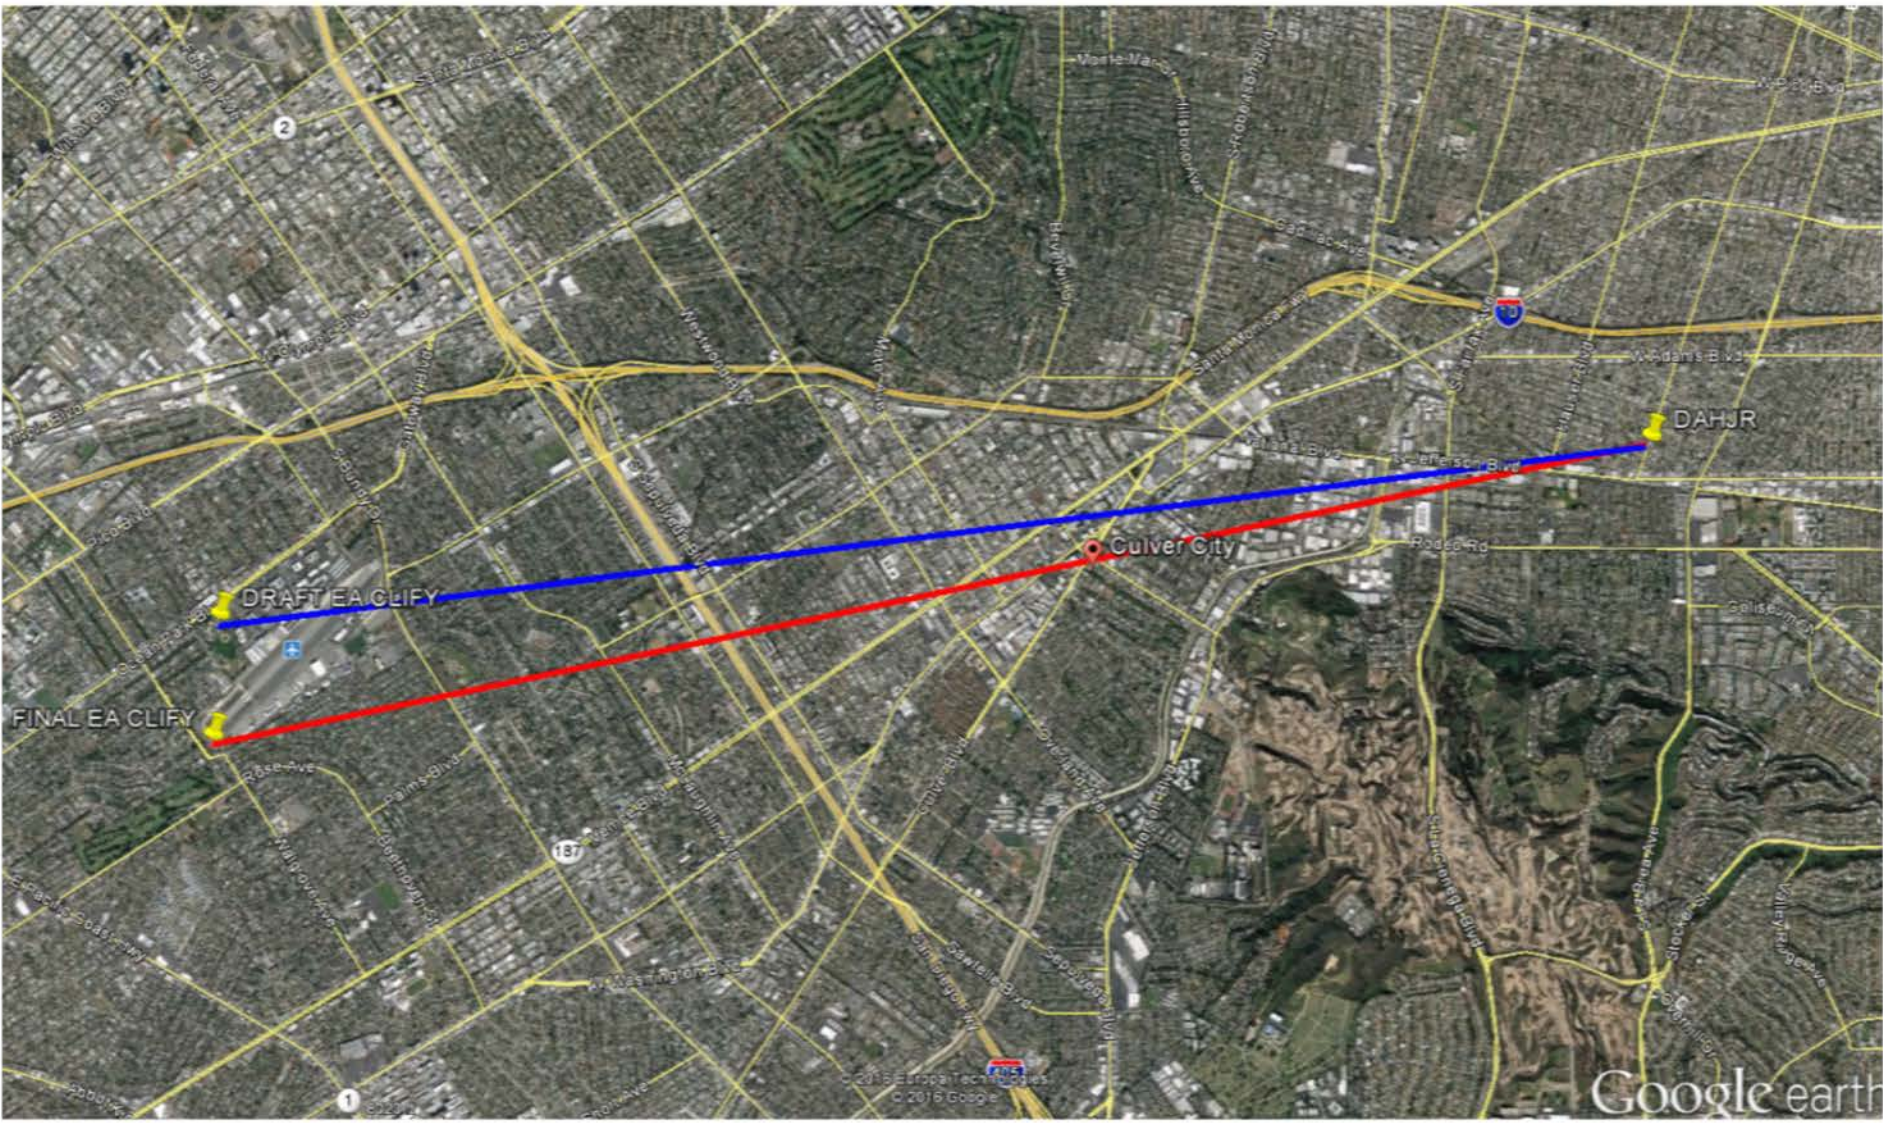

Draft EA CLIFY

DAHJR

Final EA CLIFY

Draft EA CRSHR/HUULL/IRNMN RN AV STAR - West Flow

Final EA CRSHR/HUULL/IRNMN RN AV STAR - West Flow

Draft EA BRUEN/BIGBR RNAV STAR - East Flow

Final EA BRUEN/BIGBR RNAV STAR - East Flow

DRAFT EA CLIFY

FINAL EA CLIFY

Culver City

DAHJR

Google earth

FINAL EA CLIFY

Culver City

DAHJR

Google earth

Survey_Only Dec 2010

Deviation -190 Altitude 6870

Culver_City Apr 2015

Deviation -280 Altitude 6860