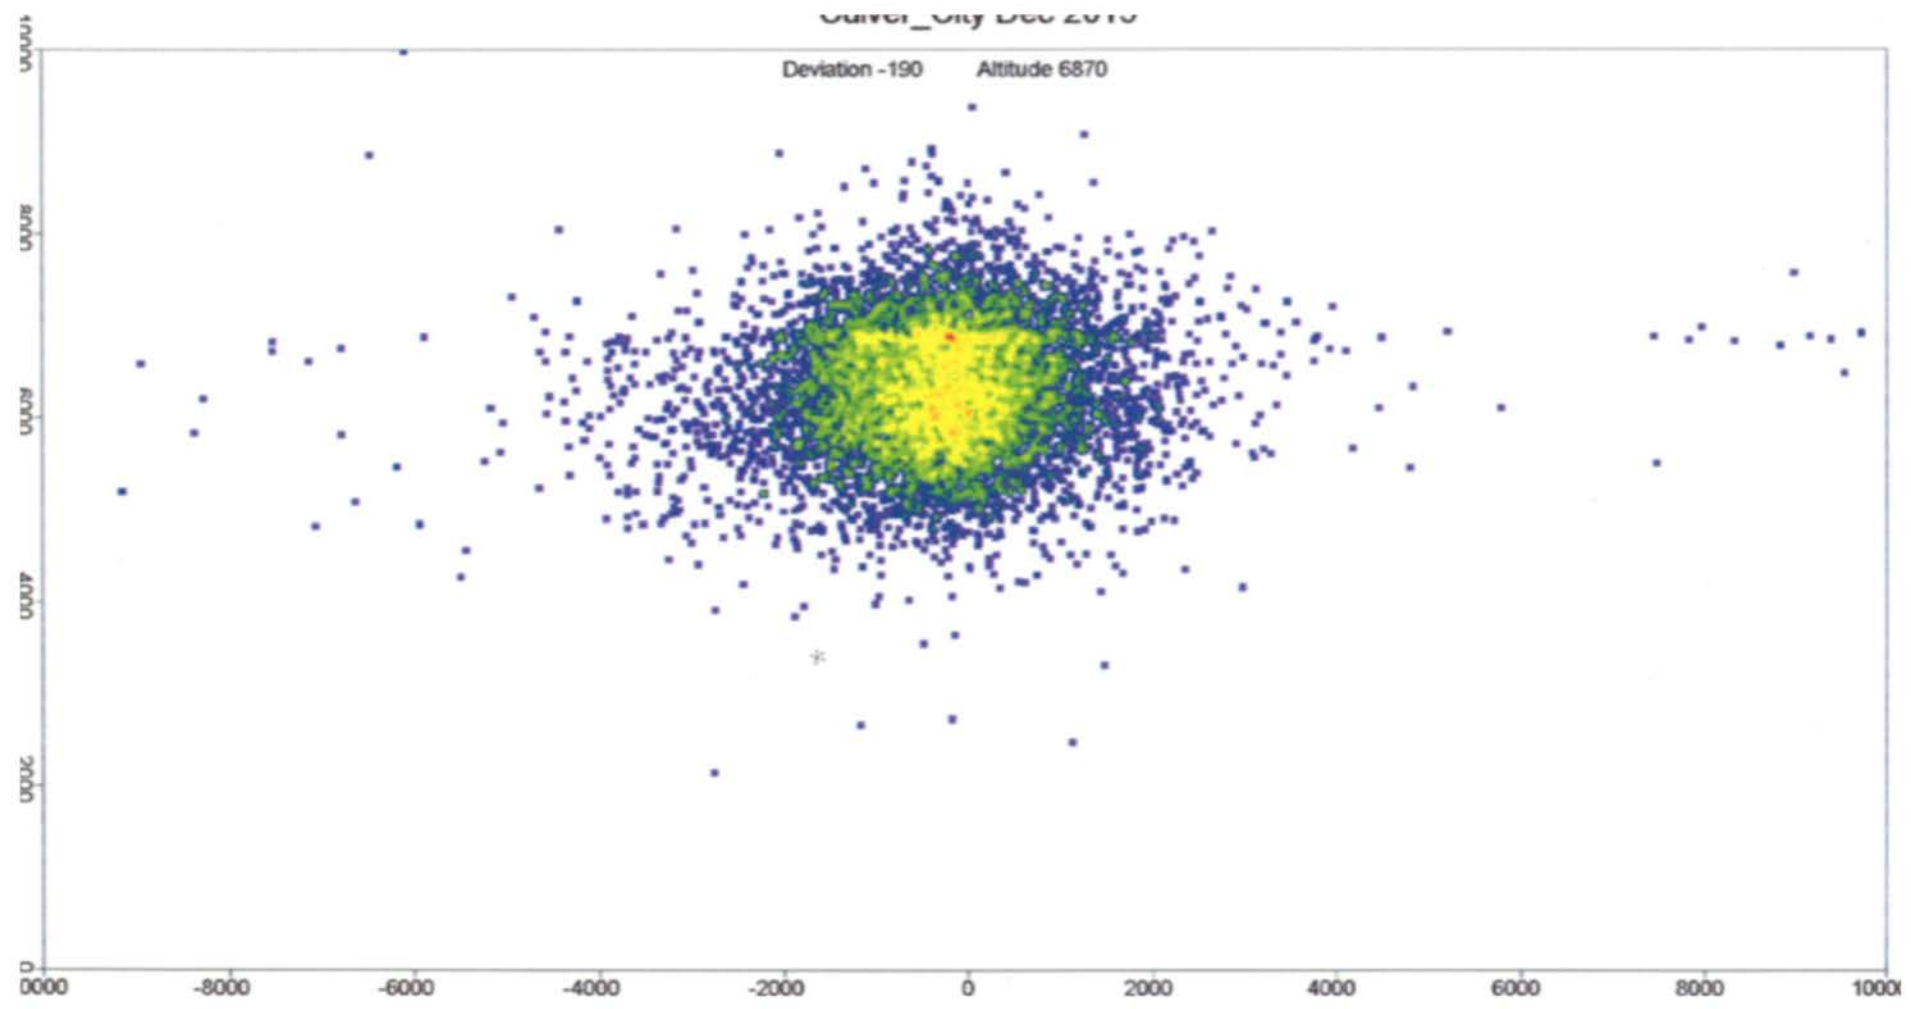

DRAFT EA CLIFY

FINAL EA CLIFY

Culver City

DAHJR

Google earth

FINAL EA CLIFY

Culver City

DAHJR

Google earth

Survey_Only Dec 2010

Deviation -190 Altitude 6870

Culver_City Apr 2015

Deviation -280 Altitude 6860