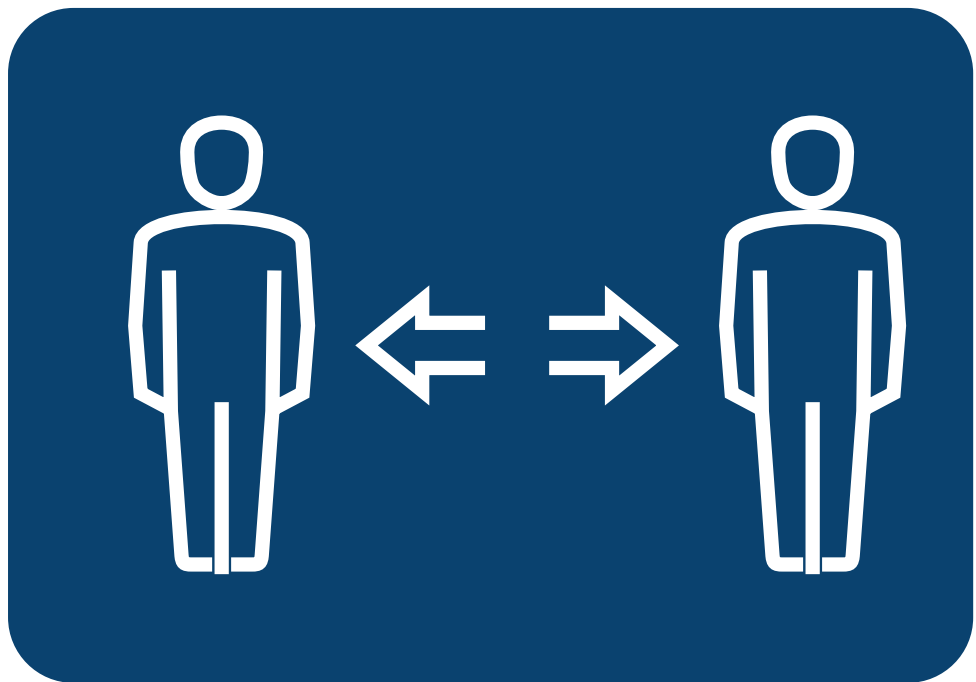

COVID-19 RULES

Arriving by car? Stay inside.

- Please open your trunk when asked and our team will take your recyclables out and close your trunk.
- Please wear a mask in your car.

Maintain social distance.

- Please stay 6 feet apart.

Wear a mask.

- Cloth face masks must be worn if entering the recycling area on foot.

Avoid touch.

- Avoid touching your face.
- Please do not shake hands.

Temperature checks mandatory.